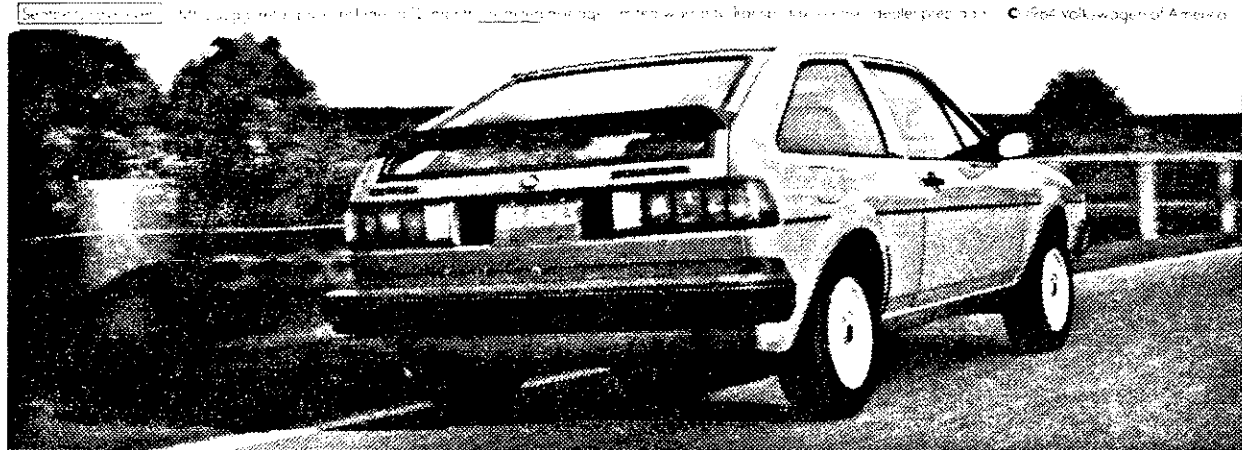

**Kuhio Motors, Inc.**  
3215 Kuhio Hwy  
Lihue,  
Kauai, HI 96766  
245-6731

If the 1984 Scirocco's 1.8-liter high-performance engine, close-ratio 5-speed gearbox, and sport-tuned chassis aren't enough to move you, take a close look at the sticker price.

**The 1984 Scirocco \$10,870.\***

**It's not a car.  
It's a Volkswagen.**